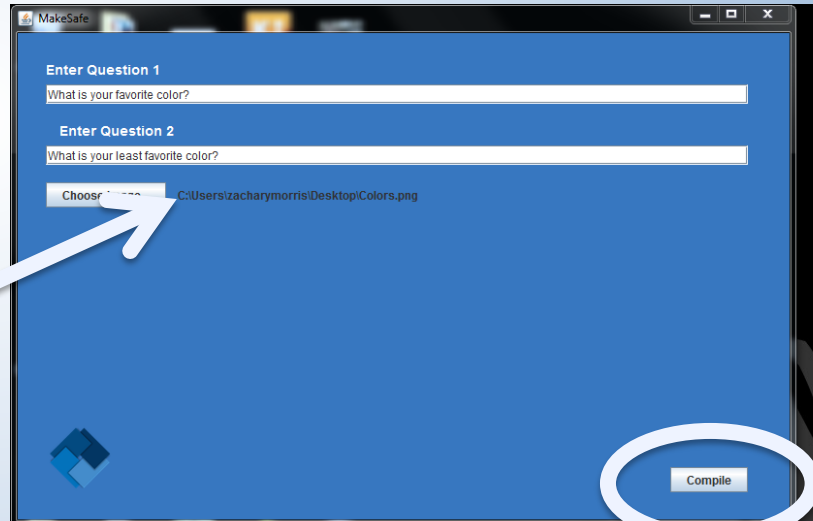

MakeSafe

Enter Question 1

What is your favorite color?

Enter Question 2

What is your least favorite color?

Choose Image...

Compile

Android-H...

ImageDow...

Microsoft  
Excel 2010

Turnin

Numbers

MakeSafe

Enter Question 1  
What is your favorite color?

Enter Question 2  
What is your least favorite color?

Choose Image... C:\Users\zacharymorris\Desktop\Colors.png